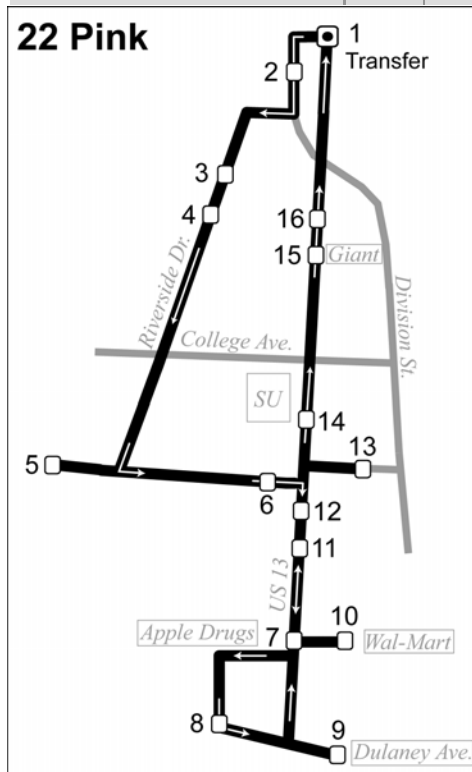

Route 22 Pink

Operates Monday through Saturday*

South Salisbury/Fruitland

*Saturday service starts at 8:30 a.m.

1	Salisbury TP (Calvert St.)	6:30	7:30	8:30	9:30	10:30	11:30	12:30	1:30	2:30	3:30	4:30	5:30	6:30	7:30	8:30	9:30
2	Wicomico Library	6:32	7:32	8:32	9:32	10:32	11:32	12:32	1:32	2:32	3:32	4:32	5:32	6:32	7:32	8:32	9:32
3	Riverside Medical Center	6:37	7:37	8:37	9:37	10:37	11:37	12:37	1:37	2:37	3:37	4:37	5:37	6:37	7:37	8:37	9:37
4	Taylor Street	6:39	7:39	8:39	9:39	10:39	11:39	12:39	1:39	2:39	3:39	4:39	5:39	6:39	7:39	8:39	9:39
5	Pine Bluff Village	6:44	7:44	8:44	9:44	10:44	11:44	12:44	1:44	2:44	3:44	4:44	5:44	6:44	7:44	8:44	9:44
6	Pine Bluff Medical Center	6:48	7:48	8:48	9:48	10:48	11:48	12:48	1:48	2:48	3:48	4:48	5:48	6:48	7:48	8:48	9:48
7	Apple Drugs	6:50	7:50	8:50	9:50	10:50	11:50	12:50	1:50	2:50	3:50	4:50	5:50	6:50	7:50	8:50	9:50
8	Eagle Mart	6:54	7:54	8:54	9:54	10:54	11:54	12:54	1:54	2:54	3:54	4:54	5:54	6:54	7:54	8:54	9:54
9	Dulaney Ave (Fruitland)	6:57	7:57	8:57	9:57	10:57	11:57	12:57	1:57	2:57	3:57	4:57	5:57	6:57	7:57	8:57	9:57
10	Wal-Mart (Fruitland)	6:59	7:59	8:59	9:59	10:59	11:59	12:59	1:59	2:59	3:59	4:59	5:59	6:59	7:59	8:59	9:59
11	Canal Woods	7:03	8:03	9:03	10:03	11:03	12:03	1:03	2:03	3:03	4:03	5:03	6:03	7:03	8:03	9:03	10:03
12	Domino's Pizza	7:05	8:05	9:05	10:05	11:05	12:05	1:05	2:05	3:05	4:05	5:05	6:05	7:05	8:05	9:05	10:05
13	Milford Street Medical Center	7:06	8:06	9:06	10:06	11:06	12:06	1:06	2:06	3:06	4:06	5:06	6:06	7:06	8:06	9:06	10:06
14	Route 13 & Bateman Street	7:10	8:10	9:10	10:10	11:10	12:10	1:10	2:10	3:10	4:10	5:10	6:10	7:10	8:10	9:10	10:10
15	Giant Food	7:13	8:13	9:13	10:13	11:13	12:13	1:13	2:13	3:13	4:13	5:13	6:13	7:13	8:13	9:13	10:13
16	Waverly & Florida Avenue	7:16	8:16	9:16	10:16	11:16	12:16	1:16	2:16	3:16	4:16	5:16	6:16	7:16	8:16	9:16	10:16
1	Salisbury TP (Calvert St.)	7:25	8:25	9:25	10:25	11:25	12:25	1:25	2:25	3:25	4:25	5:25	6:25	7:25	8:25	9:25	10:25

TP - Transfer Point
P.M. Times are **boldfaced**.