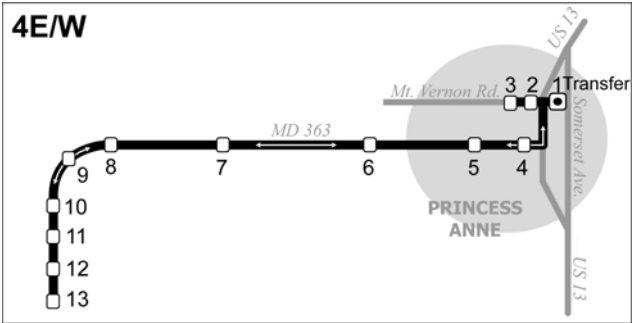

# Route 4 W Princess Anne - Deal Island

Operates Monday through Saturday

1	Princess Anne TP	5:10	7:10	9:10	<b>1:10</b>	<b>3:10</b>	<b>5:10</b>
2	Food Lion	5:14	7:14	9:14	<b>1:14</b>	<b>3:14</b>	<b>5:14</b>
3	Mt. Vernon Plaza	5:16	7:16	9:16	<b>1:16</b>	<b>3:16</b>	<b>5:16</b>
4	Robyn Lane	5:18	7:18	9:18	<b>1:18</b>	<b>3:18</b>	<b>5:18</b>
5	Pine Pole Road	5:20	7:20	9:20	<b>1:20</b>	<b>3:20</b>	<b>5:20</b>
6	Venton Road	5:24	7:24	9:24	<b>1:24</b>	<b>3:24</b>	<b>5:24</b>
7	Whites Mkt	5:29	7:29	9:29	<b>1:29</b>	<b>3:29</b>	<b>5:29</b>
8	Hudson White Road	5:34	7:34	9:34	<b>1:34</b>	<b>3:34</b>	<b>5:34</b>
9	Chance One Stop Mkt	5:43	7:43	9:43	<b>1:43</b>	<b>3:43</b>	<b>5:43</b>
10	Ralph Abbott Road	5:48	7:48	9:48	<b>1:48</b>	<b>3:48</b>	<b>5:48</b>
11	Deal Island School	5:53	7:53	9:53	<b>1:53</b>	<b>3:53</b>	<b>5:53</b>
12	John Wesley Church	5:58	7:58	9:58	<b>1:58</b>	<b>3:58</b>	<b>5:58</b>
13	Wenona ( Arbys )	6:03	8:03	10:03	<b>2:03</b>	<b>4:03</b>	<b>6:03</b>

TP - Transfer Point  
P.M. Times are boldfaced.