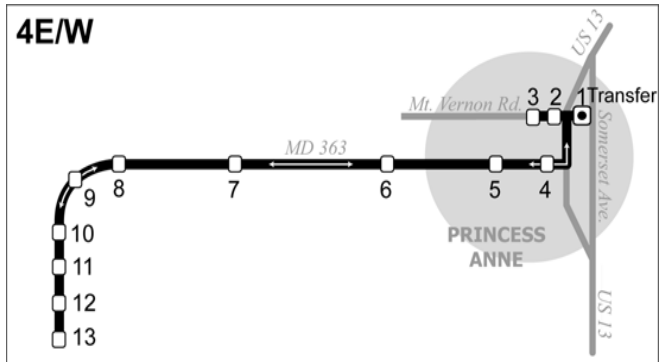

Route 4 E Deal Island - Princess Anne

Operates Monday through Saturday

| | | | | | | | |
|----|-------------------------|------|------|-------|-------------|-------------|-------------|
| 13 | Wenona (Arbys) | 6:19 | 8:19 | 10:19 | 2:19 | 4:19 | 6:19 |
| 12 | John Wesley Church | 6:22 | 8:22 | 10:22 | 2:22 | 4:22 | 6:22 |
| 11 | Deal Island School | 6:25 | 8:25 | 10:25 | 2:25 | 4:25 | 6:25 |
| 10 | Ralph Abbott Road | 6:27 | 8:27 | 10:27 | 2:27 | 4:27 | 6:27 |
| 9 | Chance One Stop Mkt | 6:31 | 8:31 | 10:31 | 2:31 | 4:31 | 6:31 |
| 8 | Hudson White Road | 6:35 | 8:35 | 10:35 | 2:35 | 4:35 | 6:35 |
| 7 | Whites Mkt | 6:40 | 8:40 | 10:40 | 2:40 | 4:40 | 6:40 |
| 6 | Venton Road | 6:45 | 8:45 | 10:45 | 2:45 | 4:45 | 6:45 |
| 5 | Pine Pole Road | 6:49 | 8:49 | 10:49 | 2:49 | 4:49 | 6:49 |
| 4 | Robyn Lane | 6:52 | 8:52 | 10:52 | 2:52 | 4:52 | 6:52 |
| 3 | Mt. Vernon Plaza | 6:54 | 8:54 | 10:54 | 2:54 | 4:54 | 6:54 |
| 1 | Princess Anne TP | 6:56 | 8:56 | 10:56 | 2:56 | 4:56 | 6:56 |

TP - Transfer Point
P.M. Times are **boldfaced**.