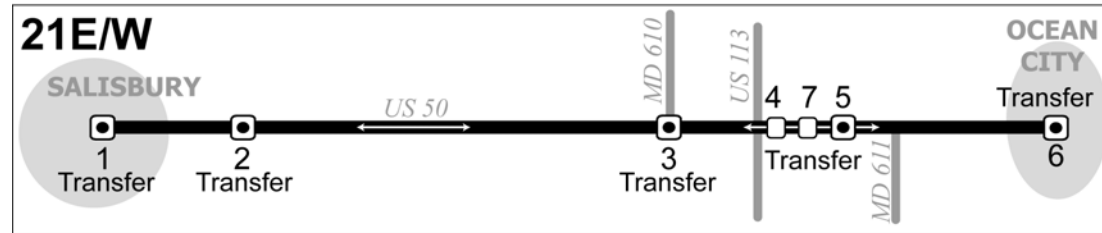

Route 21 W

Ocean City-Salisbury

Operates Monday through Sunday

6	West Ocean City TP (Park & Ride) (DEPART)	6:30	7:30	9:30	3:30	5:30	7:30
5	Berlin (WalMart) TP	6:39	7:39	9:39	3:39	5:39	7:39
7	Berlin/Arby's/Rte 50	6:42	7:42	9:42	3:42	5:42	7:42
3	Whaleville Campground TP	6:52	7:52	9:52	3:52	5:52	7:52
2	Phillip Morris Drive TP (Park & Ride)	7:07	8:07	10:07	4:07	6:07	8:07
1	Salisbury TP (Calvert St.) (ARRIVE)	7:15	8:15	10:15	4:15	6:15	8:15

TP - Transfer Point
P.M. Times are **boldfaced**.