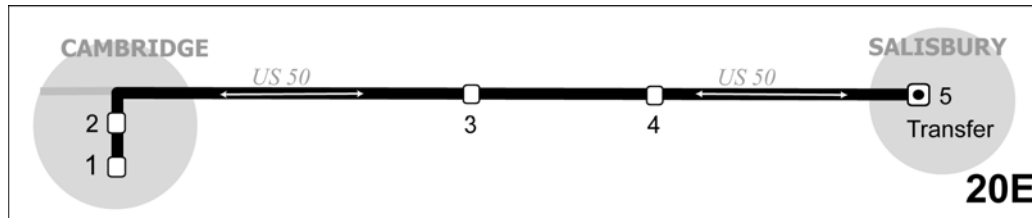

Route 20 E Cambridge-Salisbury

Operates Monday through Friday

| | | | | | | |
|---|--------------------------------|------|-------|------|------|------|
| 5 | Veterans Clinic | 5:25 | 11:25 | 3:25 | 4:25 | 5:25 |
| 4 | Wal-Mart (Cambridge) | 5:35 | 11:35 | 3:35 | 4:35 | 5:35 |
| 3 | Vienna (Shell Station) | 5:55 | 11:55 | 3:55 | 4:55 | 5:55 |
| 2 | Mardela Springs (Railroad Ave) | 6:05 | 12:05 | 4:05 | 5:05 | 6:05 |
| 1 | Salisbury TP (Calvert St.) | 6:25 | 12:25 | 4:25 | 5:25 | 6:25 |

For more information about service in Cambridge and points north, call Maryland Upper Shore Transit (MUST) toll-free at:

1-866-330-MUST